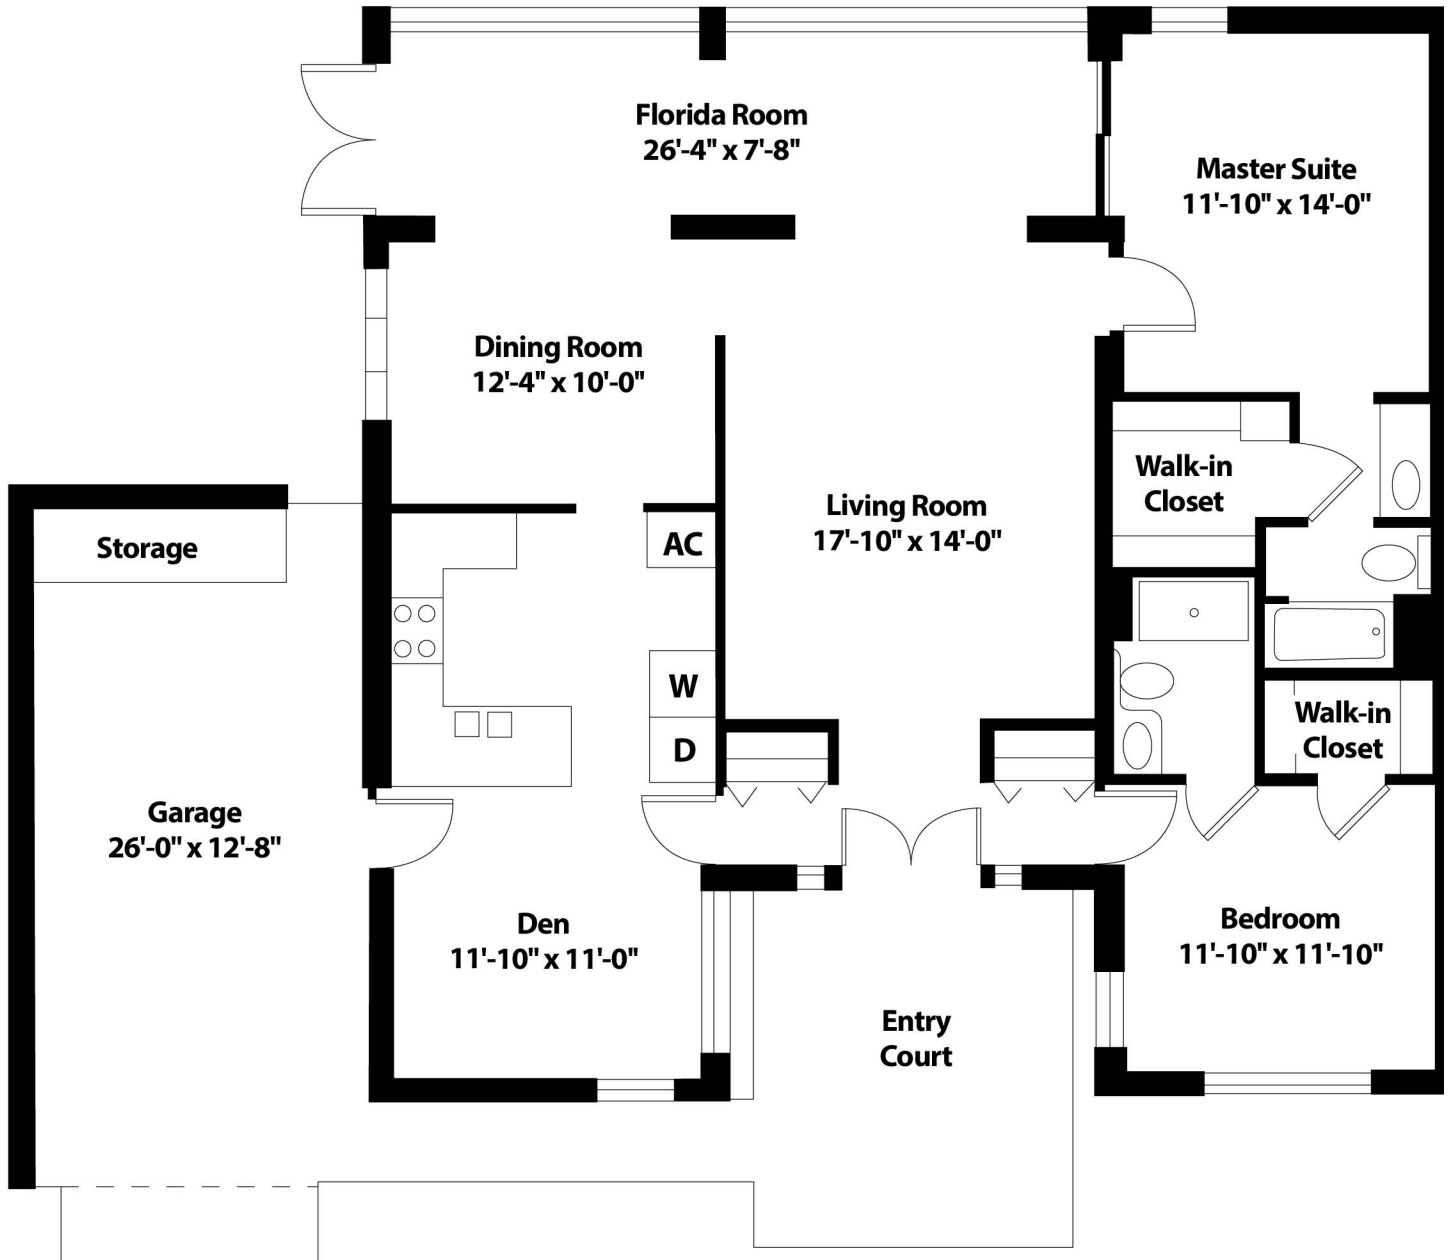

# Garden Home Classic

1,500 sq. ft.

All dimensions, features and specifications are approximate and subject to change without notice.

1717 Homewood Boulevard  
Delray Beach, FL 33445

**561.272.9600**

**AbbeyDelraySouth.com**